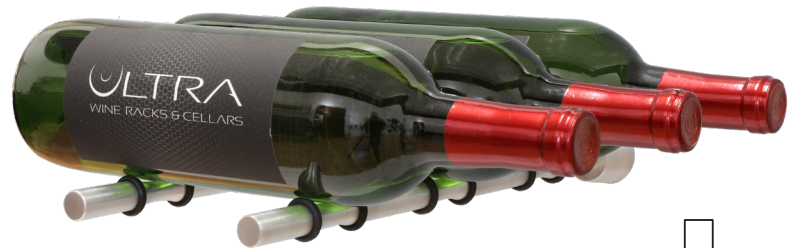

ULTRA PEG+ Triple Peg

Brushed Aluminum

FEATURES

- + Mounts directly to drywall.
- + Supports one-deep, two-deep, or three deep HZ Pegs.
- + Can hold 1, 2, or 3 bottles depending on depth of pegs.
- + Able to screw out and change pegs without removing mounting collet.

COLOR OPTIONS

Brushed Aluminum